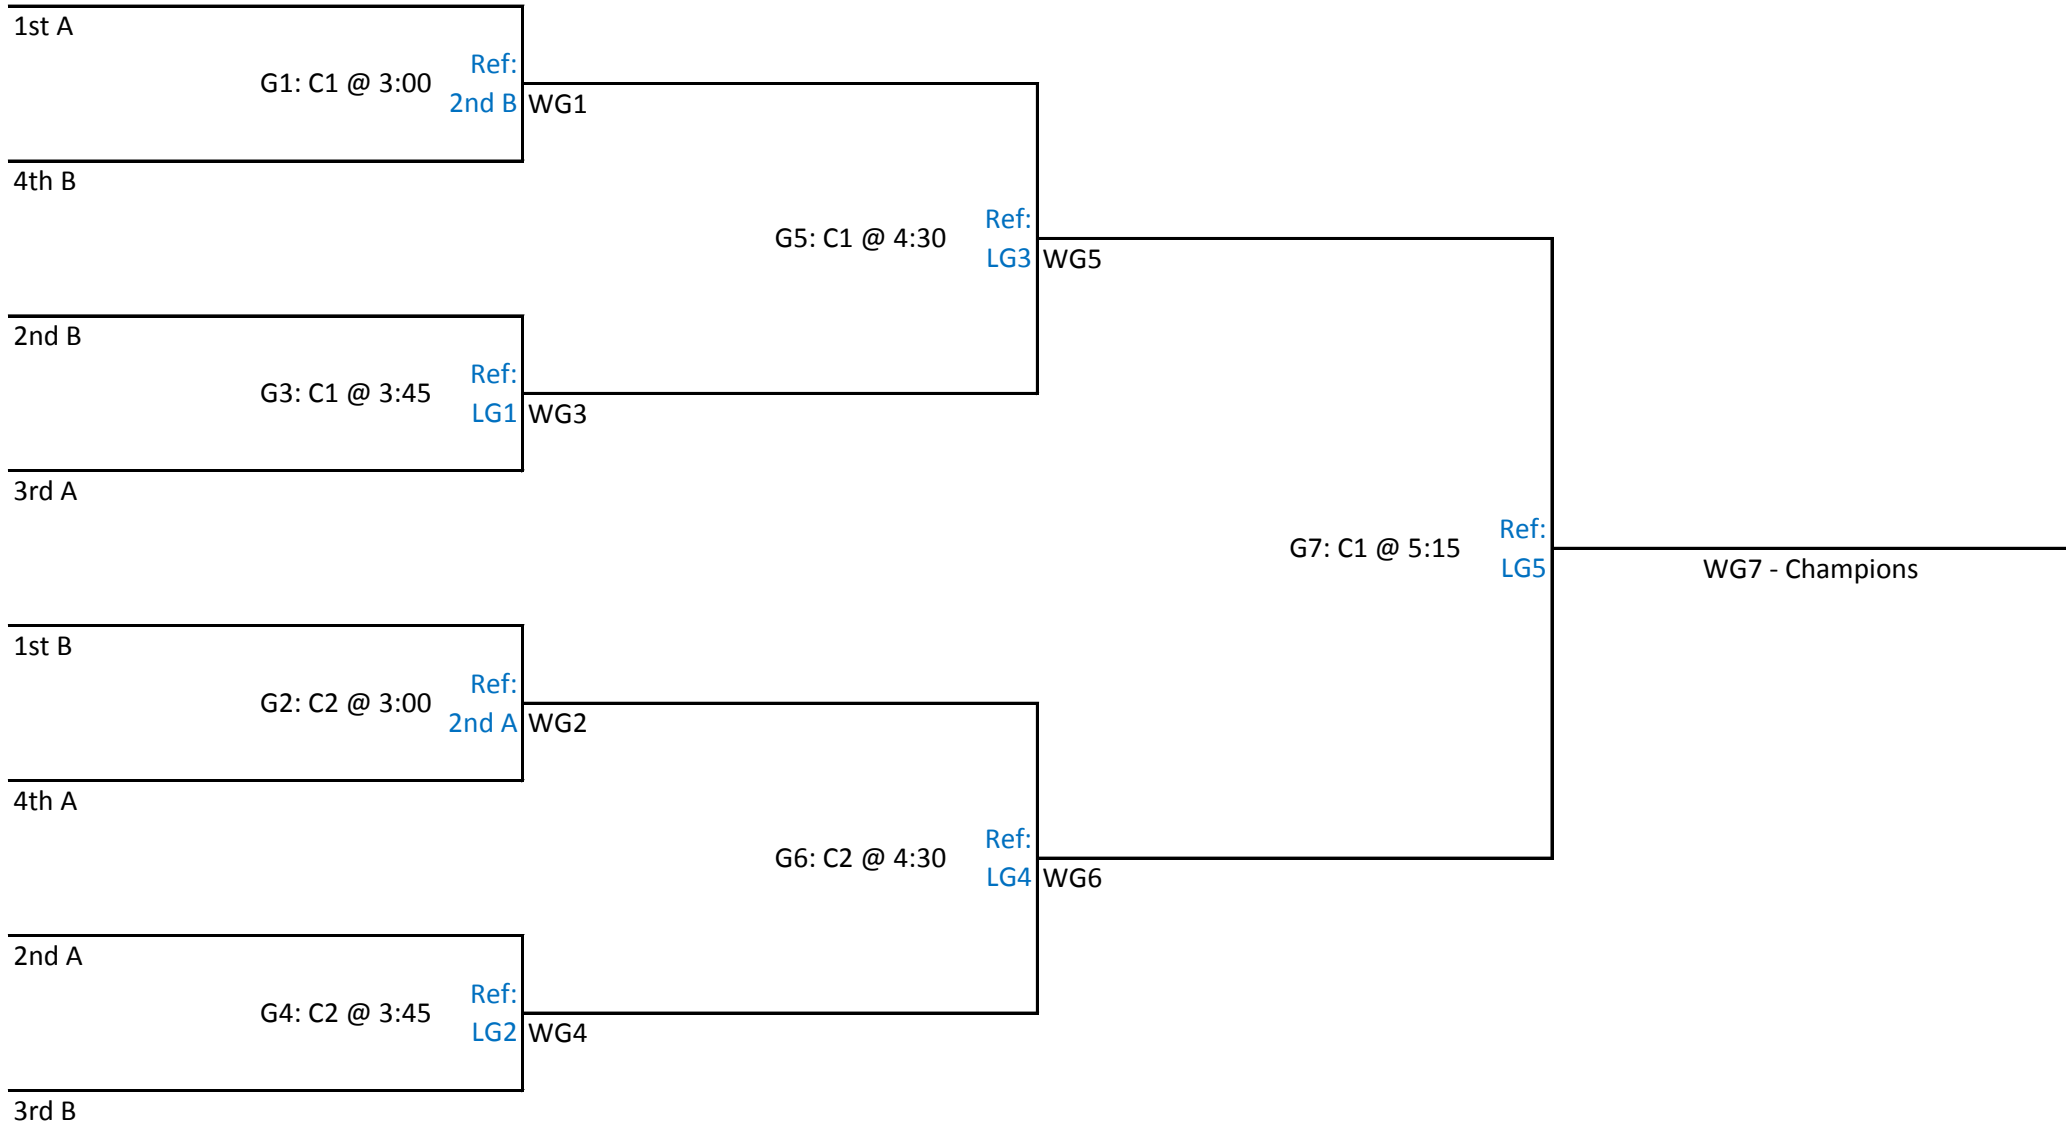

Playoff Bracket

Prize Money

1st Place -
2nd Place -